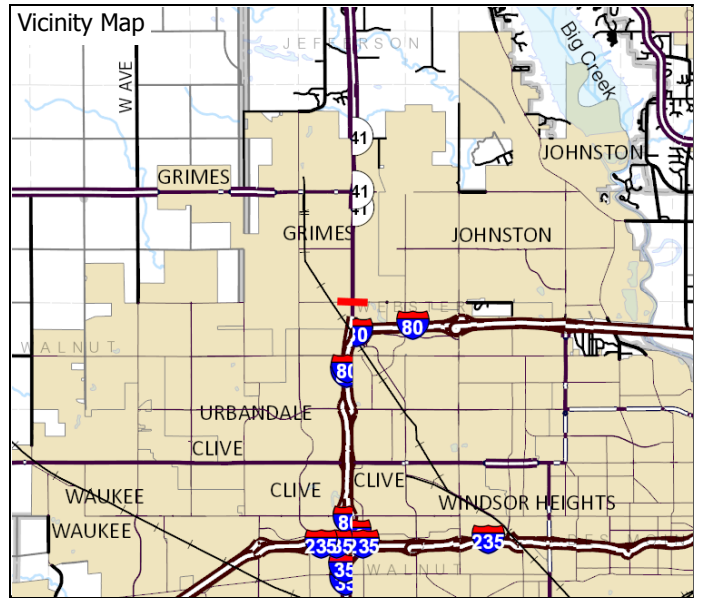

Sponsor	Grimes
Identity	STBG-SWAP-3125(614)--SG-77 TPMS# 22138 TIP# --
Location	In the city of Grimes, On SE 37th Street, from approx. 1,500 ft west of Iowa 141 to approx. 1,500ft east of Iowa 141
Characteristics	Urban Collector / 0.782 MI / 6000 - 9000
Type of Work	Pavement Rehab/Widen